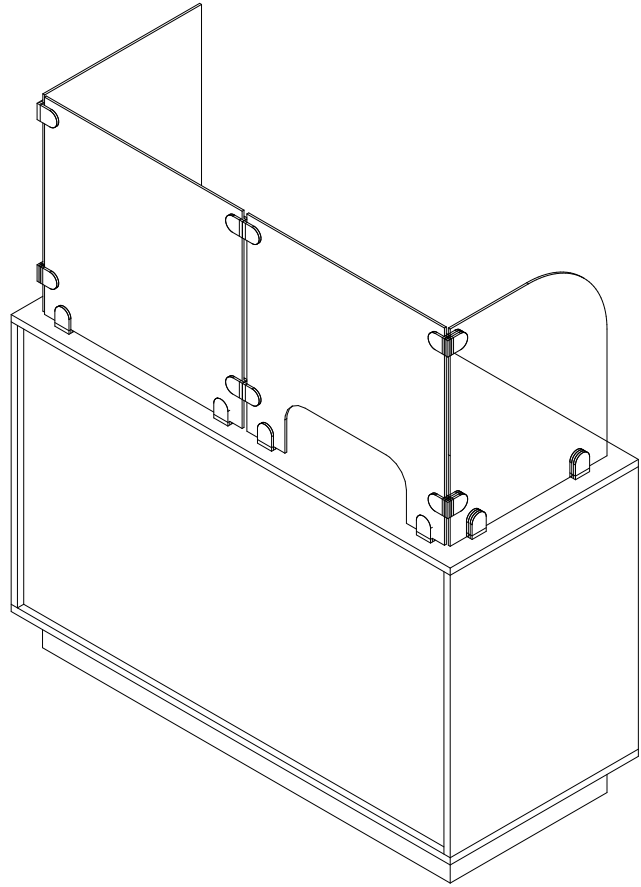

Social Distancing Solutions

holdsworth designs limited

Social Distancing Solutions by Holdsworth Designs Ltd

- Countertop screens / Freestanding screens / Social distancing stickers
- Solutions to fit your social distancing requirements
- Suggested ideas included in this document - bespoke solutions given to each client

holdsworth designs limited

Countertop Screens

- Made in sections for flexibility
- Sections cut into the design to allow "contact" with visitors
- Made out of acrylic or toughened glass
- Fixed to the desk for safety
- Etch film logo or edge can be applied

holdsworth designs limited

Countertop Screens

- Great for offices, retail shops, restaurants and more
- Fixed to countertop or freestanding options

holdsworth designs limited

Ceiling Hung Dividers

- Great for offices, retail shops, restaurants and more
- Use in corridors to help flow of people
- Etch film logo can be applied