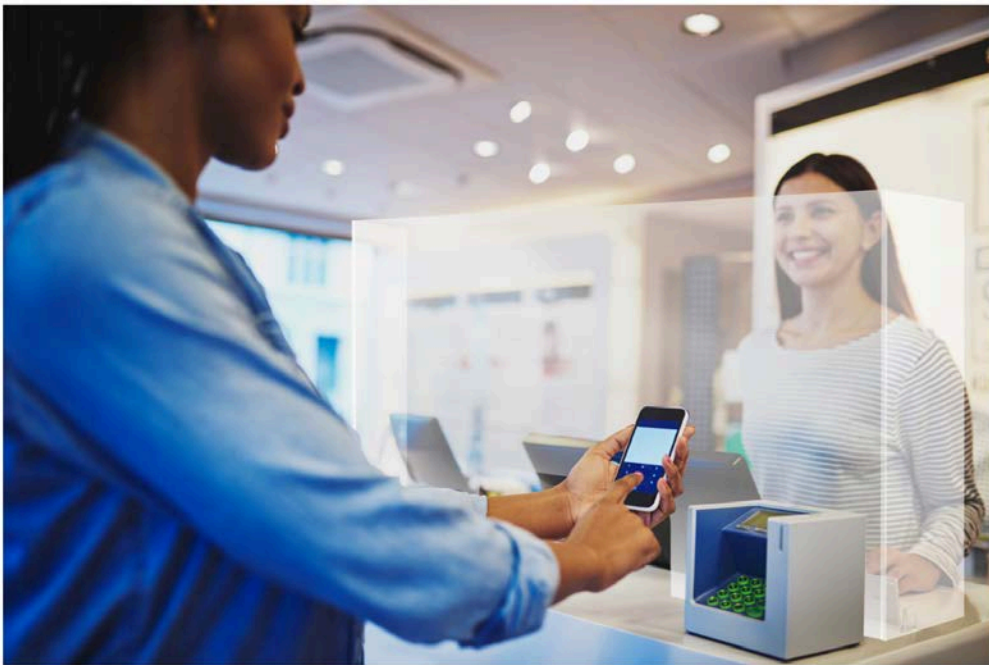

Social Distancing Solutions by Holdsworth Designs Ltd

- Countertop screens / Freestanding screens / Social distancing stickers
- Solutions to fit your social distancing requirements
- Suggested ideas included in this document - bespoke solutions given to each client

holdsworth designs limited