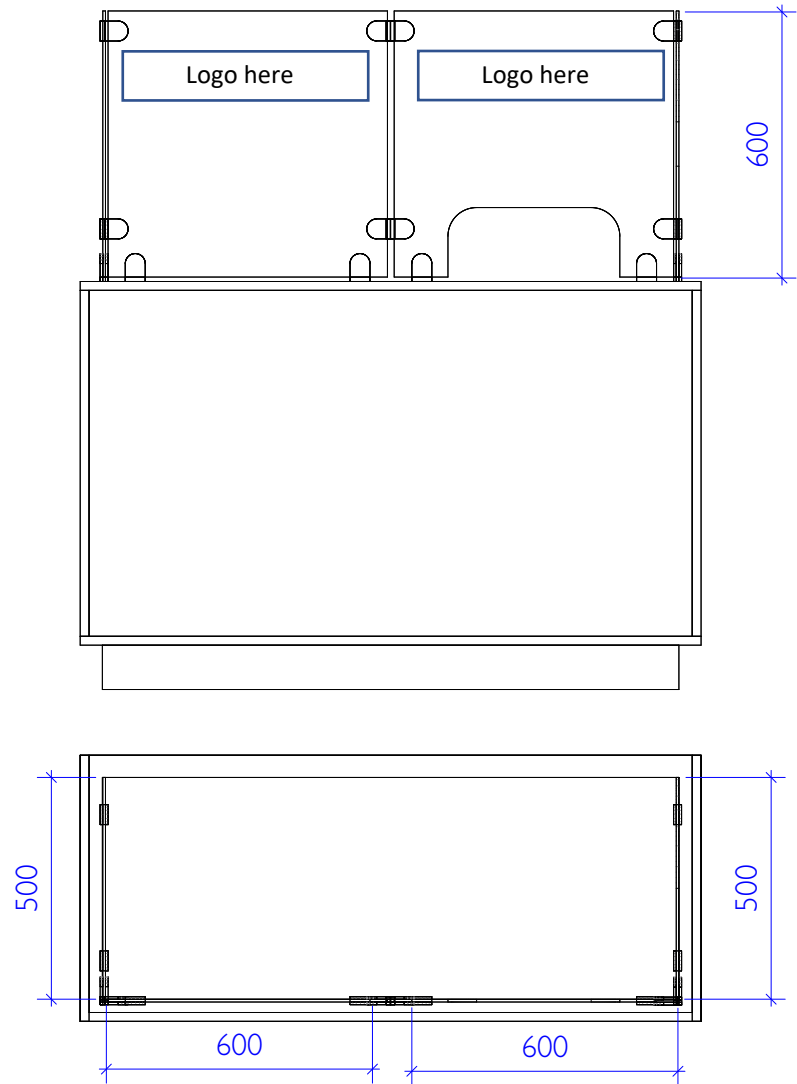

holdsworth designs limited

Countertop Screens

- Made in sections for flexibility
- Sections cut into the design to allow "contact" with visitors
- Made out of acrylic or toughened glass
- Fixed to the desk for safety
- Etch film logo or edge can be applied

holdsworth designs limited

Countertop Screens

- Great for offices, retail shops, restaurants and more
- Fixed to countertop or freestanding options

holdsworth designs limited

Ceiling Hung Dividers

- Great for offices, retail shops, restaurants and more
- Use in corridors to help flow of people
- Etch film logo can be applied