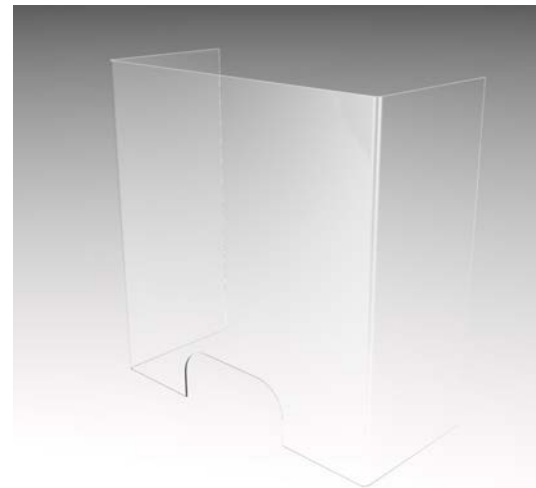

holdsworth designs limited

Countertop Screens

- Made in sections for flexibility
- Sections cut into the design to allow "contact" with visitors
- Made out of acrylic or toughened glass
- Fixed to the desk for safety
- Etch film logo or edge can be applied

holdsworth designs limited

Countertop Screens

- Great for offices, retail shops, restaurants and more
- Fixed to countertop or freestanding options

holdsworth designs limited

Ceiling Hung Dividers

- Great for offices, retail shops, restaurants and more
- Use in corridors to help flow of people
- Etch film logo can be applied