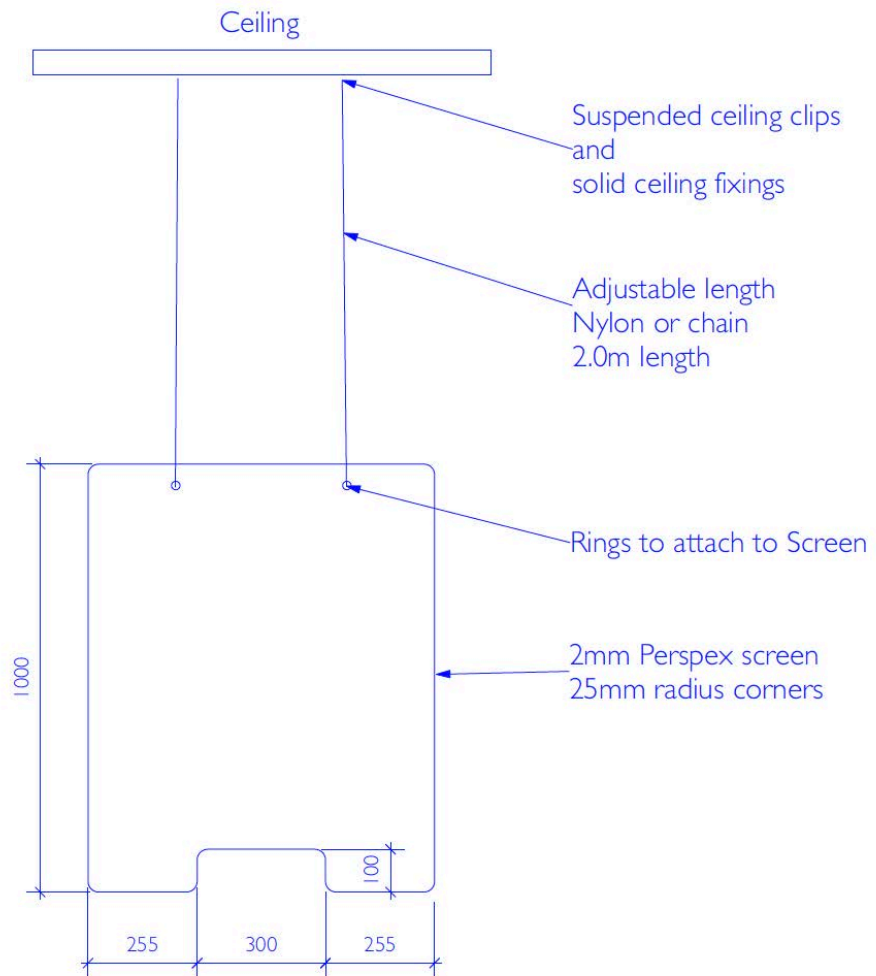

holdsworth designs limited

Countertop Screens

- Made in sections for flexibility
- Sections cut into the design to allow "contact" with visitors
- Made out of acrylic or toughened glass
- Fixed to the desk for safety
- Etch film logo or edge can be applied

holdsworth designs limited

Countertop Screens

- Great for offices, retail shops, restaurants and more
- Fixed to countertop or freestanding options

holdsworth designs limited

Ceiling Hung Dividers

- Great for offices, retail shops, restaurants and more
- Use in corridors to help flow of people
- Etch film logo can be applied